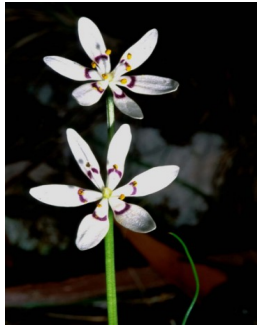

GJ *Wurmbea dioica*

subsp. *Dioica*

early nancy

lily-like herb to 15 cm; 6-petalled flowers